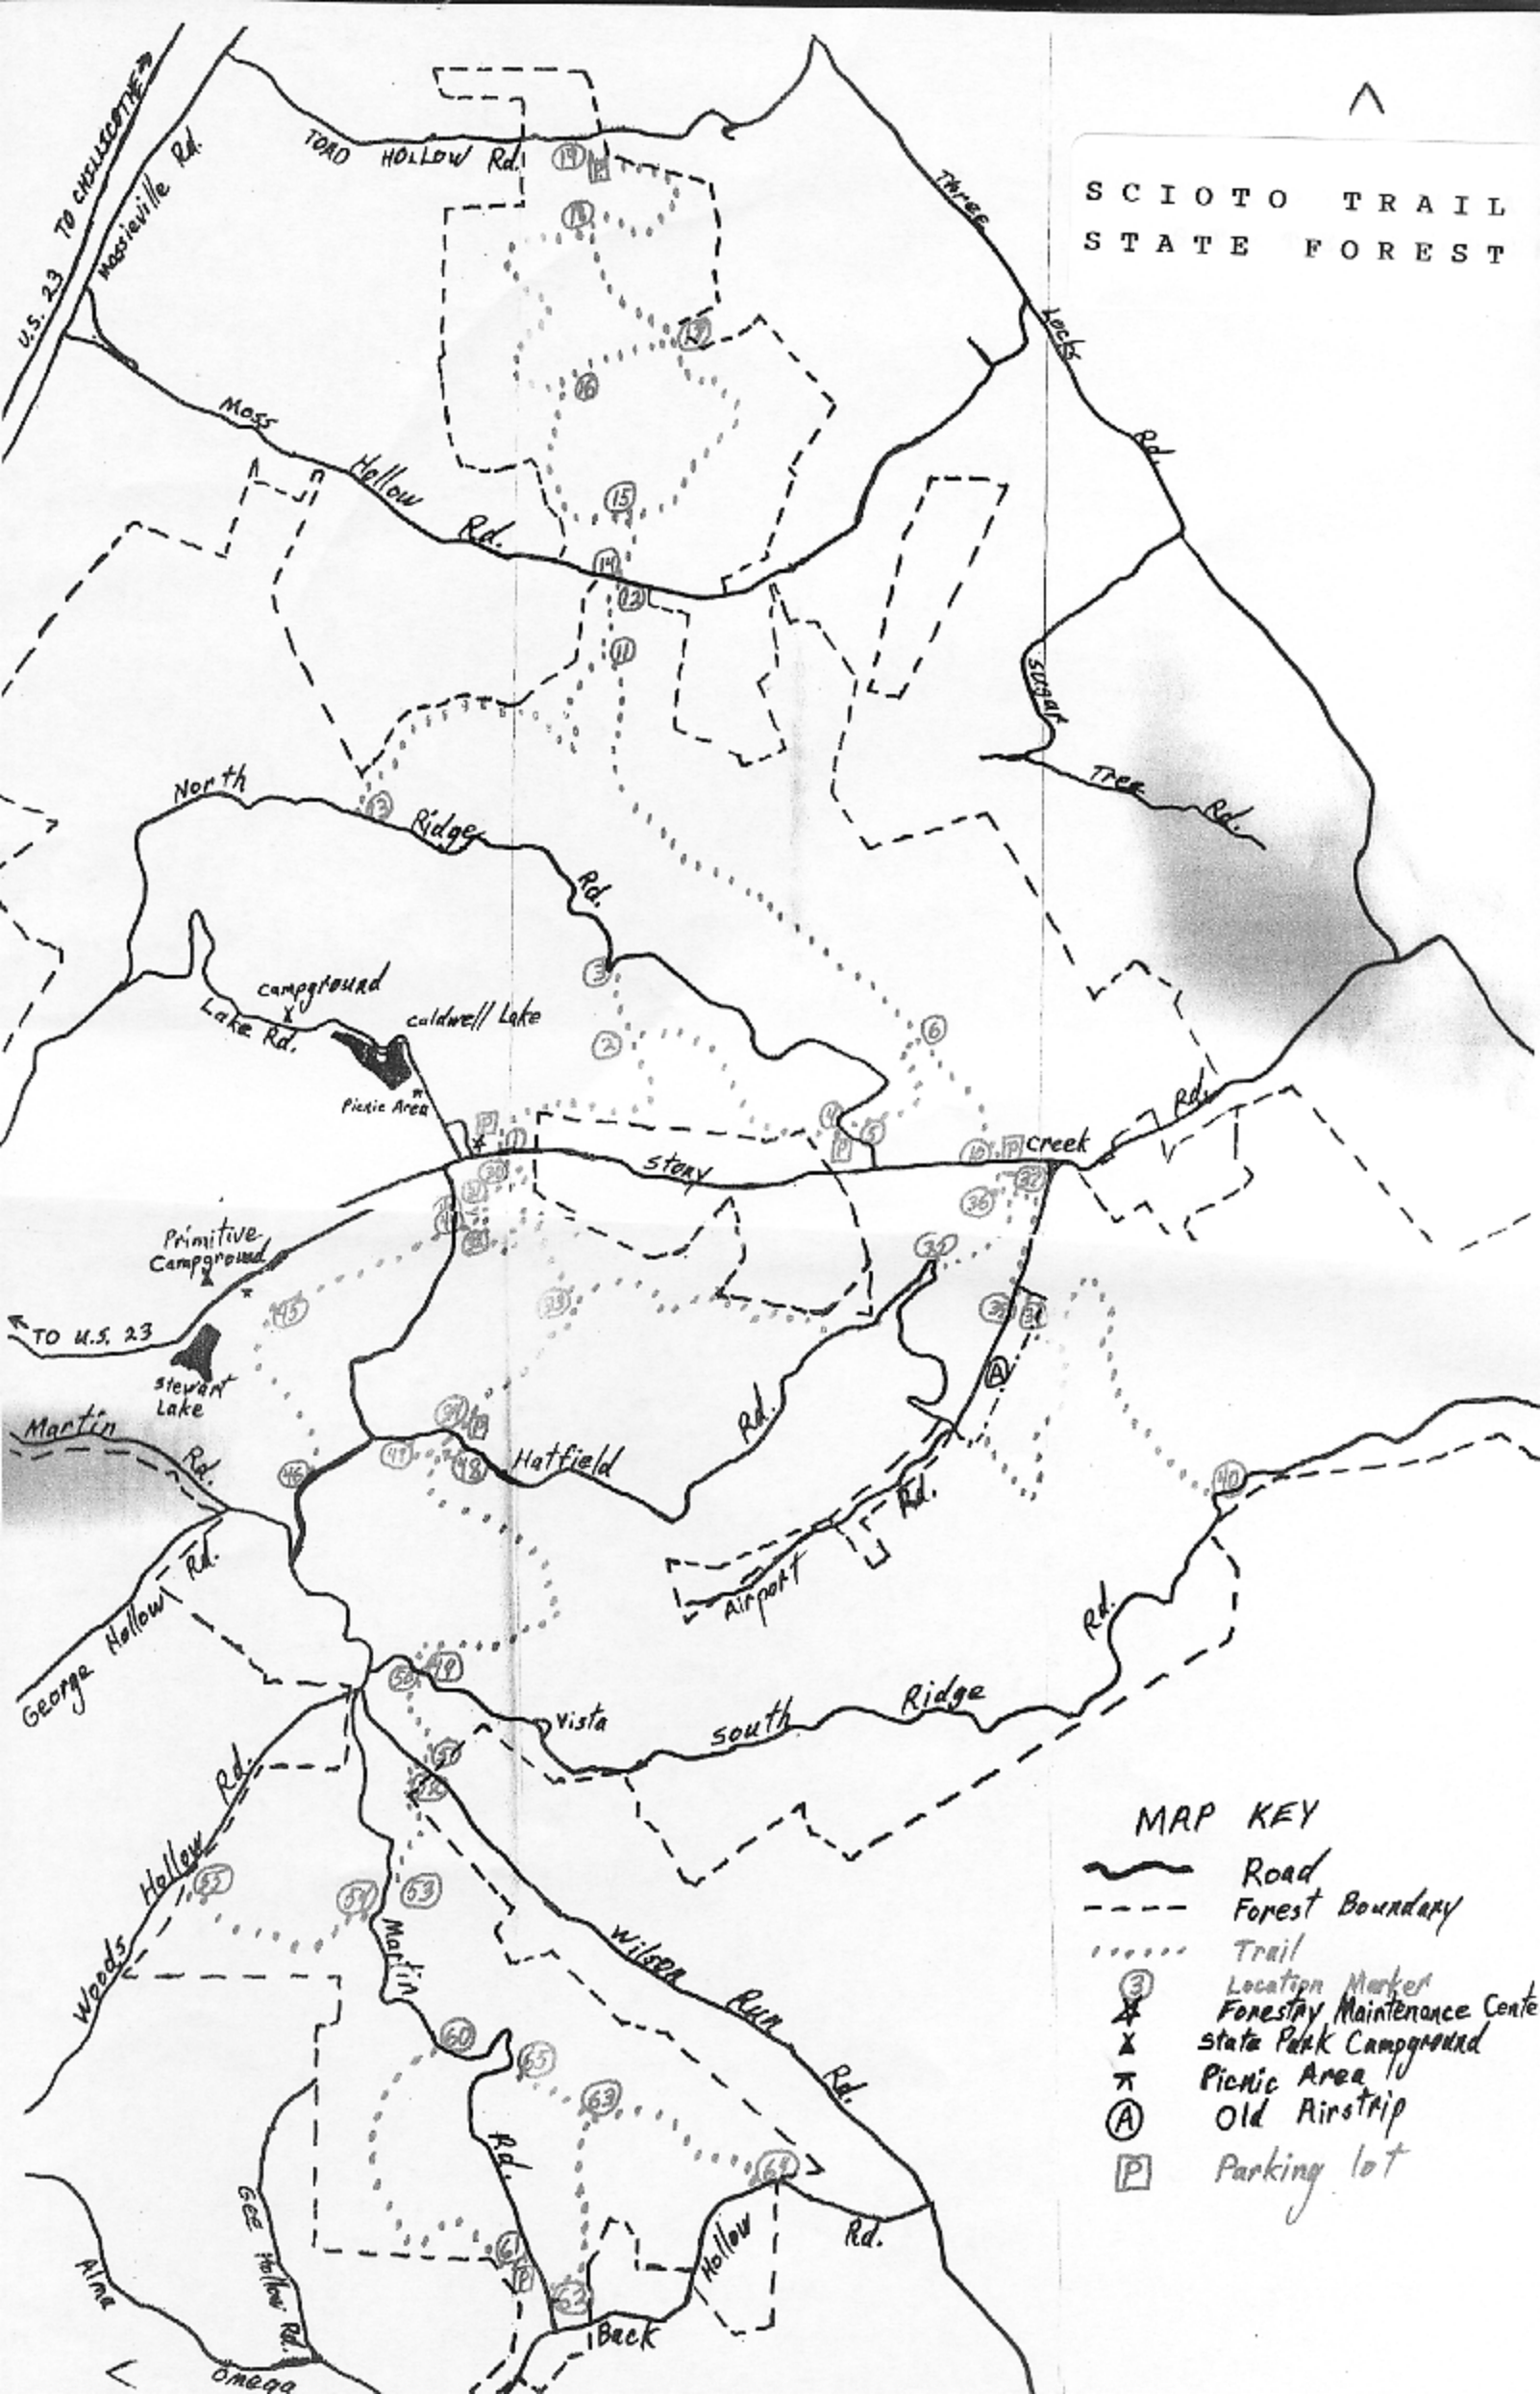

SCIOTO TRAIL
STATE FOREST

MAP KEY

- Road
- Forest Boundary
- Trail
- Location Marker
- Forestry Maintenance Center
- State Park Campground
- Picnic Area
- Old Airstrip
- Parking lot